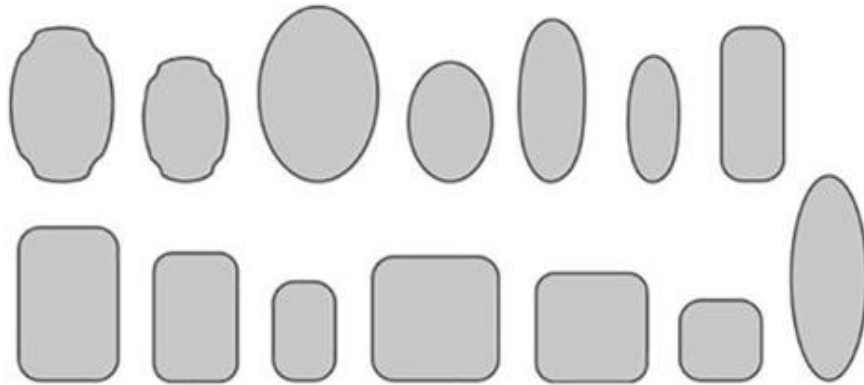

Drape clay INTO a Slump mold.

Slump molds allow you to shape the rim and/or add handles.

Drape clay OVER a Hump mold.

Hump molds allow you to add a foot.

THE SLUMPHUMP IS OFFERED IN BOTH A FLAT AND A CURVED BOTTOM SHAPE.

AVAILABLE SHAPES

Model	Size (Inches)	Retail (\$ USD)
LD. Large Deco	1.5 x 11 x 17	85.00
MD. Medium Deco	1 x 9 x 13	50.00
LO. Large Oval	1.5 x 11.25	85.00
CO. Curved Bottom Oval	4 x 10 x 18	85.00
MO. Medium Oval	2.25 x 9.25	50.00
LE. Large Ellipse	2.25 x 7 x 18	85.00
CE. Curved Bottom Ellipse	4 x 7 x 18	85.00
ME. Medium Ellipse	2.25 x 6 x 14	50.00
OB. Oblong	2.25 x 7 x 17	85.00
LG. Large Rectangle	1.25 x 11 x 17	85.00
MR. Medium Rectangle	2.25 x 10 x 14	50.00
SR. Small Rectangle	2.25 x 7 x 11	40.00
LS. Large Square	2.25 x 14 x 14	85.00
MS. Medium Square	2.25 x 12 x 12	50.00
SM. Small Square	2.25 x 9 x 9	40.00
FP. Fish Platter	1.5 x 10 x 25	85.00
DP1. Dinner Plate #1	1.75 x 14 x 14	50.00
SP1. Salad Plate #1	1.75 x 10 x 10	40.00
BO2. Bowl/Lid #2	4.5 x 13 x 13	50.00
DP3. Dinner Plate #3	1.75 x 14 x 14	50.00
SP3. Salad Plate #3	1.75 x 10 x 10	40.00
PL18. 18 Platter	2.75 x 18 x 18	85.00

BO18. 18 Bowl	6 x 18 x 18	85.00
FL10. 10 Flat	1.25 x 10 x 10	40.00
FL12. 12 Flat	1.25 x 12 x 12	50.00
FL14. 14 Flat	1.5 x 14 x 14	50.00
FL16. 16 Flat	1.5 x 16 x 16	75.00
FL18. 18 Flat	1.5 x 18 x 18	85.00
QR1 Quick-Release Set	-	40.00
QR2. Quick Release – Small	0.25 x 12	20.00
QR3. Quick Release – Large	0.25 x 14	20.00
AD18. 18 Adapter	0.25 x 18	20.00