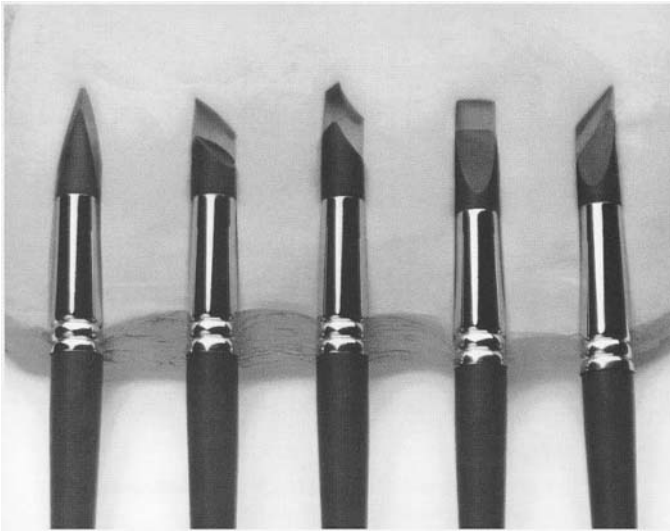

BROWN TOOLS & CLAY SHAPERS

BROWN GLAZING TONGS \$24.95

Adjustable Channel Lock Design
 10 Inches Long
 Rubber Coated Handles

CLAY SHAPERS & COLOUR SHAPERS

Clay Shapers are black and are for sculpting clay.
 Colour Shapers are white and are for smearing colored pigments.

Prices:	No.	0	\$ 8.87
	No.	2	\$ 10.98
	No.	6	\$15.45
	No.	10	\$21.15
	No.	16	\$30.67
Kit #0	One of each of all five shapes in size 0.		\$40.99
Kit #2	One of each of all five shapes in size 2.		\$53.15
Kit #6	One of each of all five shapes in size 6.		\$74.40